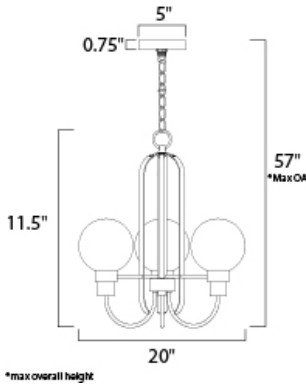

PRODUCT DESCRIPTION

This classic Mid Century Modern design features a frame finished in a combination of Bronze and Satin Brass. The arms terminate at rings that support Clear heavy blown glass shades which were prevalent in this era.

MEASUREMENTS

- DIMENSION : 20" W x 21" H
- MAX OAH : 57" OAH
- CANOPY : 5" W x 0.75" H
- HANGING WEIGHT : 6.61 lb

LAMPING

- INPUT VOLTAGE : 120V
- BULB : 3 x 60W Incandescent E12 Candelabra , 180W Total
- BULB INCLUDED : (Not Included)
- DIMMABLE : Yes