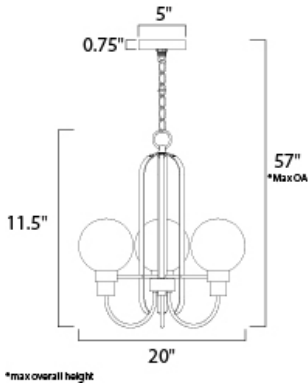

PRODUCT DESCRIPTION

This classic Mid Century Modern design features a frame finished in a combination of Bronze and Satin Brass. The arms terminate at rings that support Clear heavy blown glass shades which were prevalent in this era.

MEASUREMENTS

- DIMENSION : 20" W x 21" H
- MAX OAH : 57" OAH
- CANOPY : 5" W x 0.75" H
- HANGING WEIGHT : 6.61 lb

LAMPING

- INPUT VOLTAGE : 120V
- BULB : 3 x 60W Incandescent E12 Candelabra , 180W Total
- BULB INCLUDED : (Not Included)
- DIMMABLE : Yes