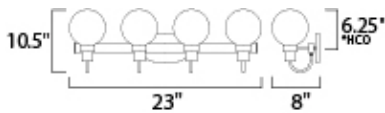

*height from center of outlet to the top of the fixture

MEASUREMENTS

DIMENSION : 33" W x 10.5" H x 8" Ext
 BACK PLATE : 7.88" W x 4.65" H x 6.25" HCO
 HANGING WEIGHT : 6.04 lb

LAMPING

INPUT VOLTAGE : 120V
 BULB : 4 x 4W LED E12 Candelabra , 16W Total
 BULB INCLUDED : (Not Included)
 DIMMABLE : Yes