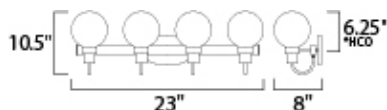

PRODUCT DESCRIPTION

This classic Mid Century Modern design features a frame finished in a combination of Bronze and Satin Brass. The arms terminate at rings that support Clear heavy blown glass shades which were prevalent in this era.

MEASUREMENTS

DIMENSION : 33" W x 10.5" H x 8" Ext
BACK PLATE : 7.88" W x 4.65" H x 6.25" HCO
HANGING WEIGHT : 6.04 lb

LAMPING

INPUT VOLTAGE : 120V
BULB : 4 x 60W Incandescent E12 Candelabra , 240W Total
BULB INCLUDED : (Not Included)
DIMMABLE : Yes

FINISHES OPTION

Bronze / Satin Brass (BZSBR)

GLASS

Clear CL

MATERIAL

Steel, Glass

RATINGS

cULus
Damp Location

ADDITIONAL

INSTALL UP/DOWN: Up
OPERATING TEMPERATURE:
-20°C (-4°F), 40°C (104°F)

Always consult a qualified electrician before installing any lighting product.