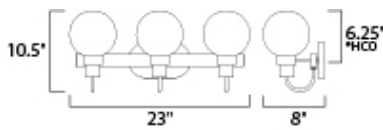

MEASUREMENTS

DIMENSION : 23" W x 10.5" H x 8" Ext
 BACK PLATE : 7.88" W x 4.65" H x 6.25" HCO
 HANGING WEIGHT : 5.51 lb

LAMPING

INPUT VOLTAGE : 120V
 BULB : 3 x 4W LED E12 Candelabra , 12W Total
 BULB INCLUDED : (Not Included)
 DIMMABLE : Yes