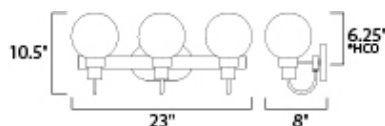

\*height from center of outlet to the top of the fixture

**MEASUREMENTS**

DIMENSION : 23" W x 10.5" H x 8" Ext  
 BACK PLATE : 7.88" W x 4.65" H x 6.25" HCO  
 HANGING WEIGHT : 5.51 lb

**LAMPING**

INPUT VOLTAGE : 120V  
 BULB : 3 x 4W LED E12 Candelabra , 12W Total  
 BULB INCLUDED : (Not Included)  
 DIMMABLE : Yes  
 COLOR\_TEMP : 2200K