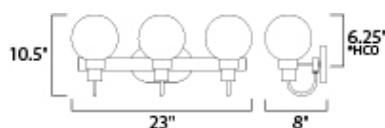

\*height from center of outlet to the top of the fixture

**MEASUREMENTS**

- DIMENSION : 23" W x 10.5" H x 8" Ext
- BACK PLATE : 7.88" W x 4.65" H x 6.25" HCO
- HANGING WEIGHT : 5.51 lb

**LAMPING**

- INPUT VOLTAGE : 120V
- BULB : 3 x 4W LED E12 Candelabra , 12W Total
- BULB INCLUDED : (Not Included)
- DIMMABLE : Yes