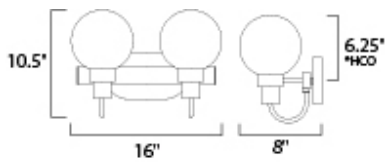

**MEASUREMENTS**

DIMENSION : 16" W x 10.5" H x 8" Ext  
 BACK PLATE : 7.88" W x 4.65" H x 6.25" HCO  
 HANGING WEIGHT : 3.79 lb

**LAMPING**

INPUT VOLTAGE : 120V  
 BULB : 2 x 60W Incandescent E12 Candelabra , 120W Total  
 BULB INCLUDED : (Not Included)  
 DIMMABLE : Yes