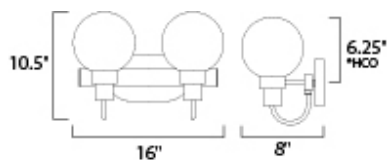

*height from center of outlet to the top of the fixture

MEASUREMENTS

DIMENSION : 16" W x 10.5" H x 8" Ext
 BACK PLATE : 7.88" W x 4.65" H x 6.25" HCO
 HANGING WEIGHT : 3.79 lb

LAMPING

INPUT VOLTAGE : 120V
 BULB : 2 x 60W Incandescent E12 Candelabra , 120W Total
 BULB INCLUDED : (Not Included)
 DIMMABLE : Yes