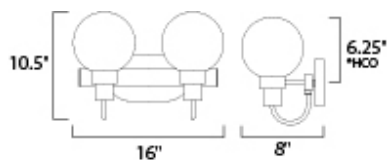

MEASUREMENTS

DIMENSION : 16" W x 10.5" H x 8" Ext
 BACK PLATE : 7.88" W x 4.65" H x 6.25" HCO
 HANGING WEIGHT : 3.79 lb

LAMPING

INPUT VOLTAGE : 120V
 BULB : 2 x 60W Incandescent E12 Candelabra , 120W Total
 BULB INCLUDED : (Not Included)
 DIMMABLE : Yes