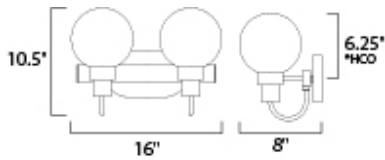

MEASUREMENTS

DIMENSION : 16" W x 10.5" H x 8" Ext
 BACK PLATE : 7.88" W x 4.65" H x 6.25" HCO
 HANGING WEIGHT : 3.79 lb

LAMPING

INPUT VOLTAGE : 120V
 BULB : 2 x 60W Incandescent E12 Candelabra , 120W Total
 BULB INCLUDED : (Not Included)
 DIMMABLE : Yes