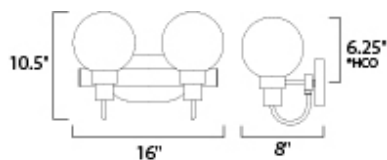

**MEASUREMENTS**

- DIMENSION : 16" W x 10.5" H x 8" Ext
- BACK PLATE : 7.88" W x 4.65" H x 6.25" HCO
- HANGING WEIGHT : 3.79 lb

**LAMPING**

- INPUT VOLTAGE : 120V
- BULB : 2 x 60W Incandescent E12 Candelabra , 120W Total
- BULB INCLUDED : (Not Included)
- DIMMABLE : Yes