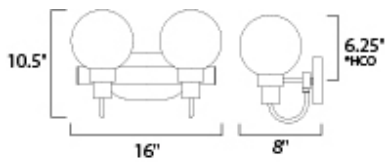

MEASUREMENTS

DIMENSION : 16" W x 10.5" H x 8" Ext
 BACK PLATE : 7.88" W x 4.65" H x 6.25" HCO
 HANGING WEIGHT : 3.79 lb

LAMPING

INPUT VOLTAGE : 120V
 BULB : 2 x 60W Incandescent E12 Candelabra , 120W Total
 BULB INCLUDED : (Not Included)
 DIMMABLE : Yes