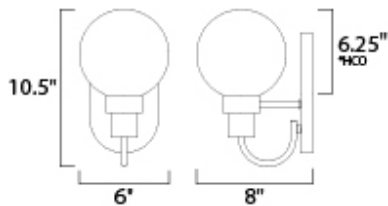

**MEASUREMENTS**

DIMENSION : 6" W x 10.5" H x 8" Ext  
 MAX OAH : x 4.65" W x 7.88" H  
 HANGING WEIGHT : 1.72 lb

**LAMPING**

INPUT VOLTAGE : 120V  
 BULB : 1 x 60W Incandescent E12 Candelabra , 60W Total  
 BULB INCLUDED : (Not Included)  
 DIMMABLE : Yes