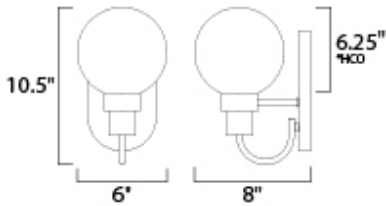

**MEASUREMENTS**

DIMENSION : 6" W x 10.5" H x 8" Ext  
 MAX OAH : x 4.65" W x 7.88" H  
 HANGING WEIGHT : 1.72 lb

**LAMPING**

INPUT VOLTAGE : 120V  
 BULB : 1 x 60W Incandescent E12 Candelabra , 60W Total  
 BULB INCLUDED : (Not Included)  
 DIMMABLE : Yes