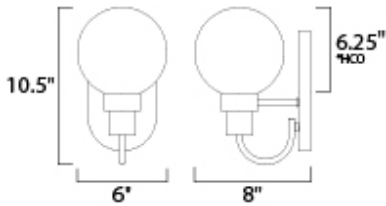

MEASUREMENTS

DIMENSION : 6" W x 10.5" H x 8" Ext
 MAX OAH : x 4.65" W x 7.88" H
 HANGING WEIGHT : 1.72 lb

LAMPING

INPUT VOLTAGE : 120V
 BULB : 1 x 60W Incandescent E12 Candelabra , 60W Total
 BULB INCLUDED : (Not Included)
 DIMMABLE : Yes