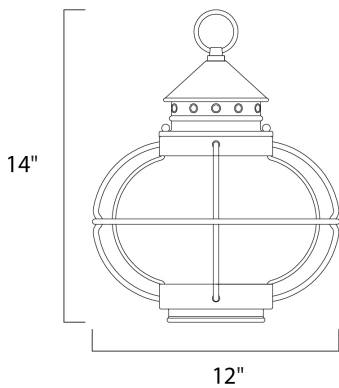

**PRODUCT DESCRIPTION**

Portsmouth is a traditional, early American style collection from Maxim Lighting International in Oil Rubbed Bronze finish with Seedy glass.

**MEASUREMENTS**

DIMENSION : 12" W x 14" H

HANGING WEIGHT : 3.44 lb

**LAMPING**

INPUT VOLTAGE : 120V

BULB : 1 x 60W Incandescent E26 Medium , 60W Total

BULB INCLUDED : (Not Included)

DIMMABLE : Yes

**FINISHES OPTION**

 Oil Rubbed Bronze (OI)