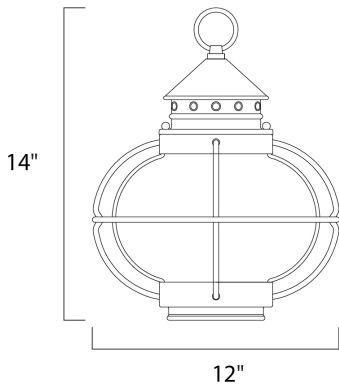

**PRODUCT DESCRIPTION**

Portsmouth is a traditional, early American style collection from Maxim Lighting International in Oil Rubbed Bronze finish with Seedy glass.

**MEASUREMENTS**

DIMENSION : 12" W x 14" H  
 HANGING WEIGHT : 3.44 lb