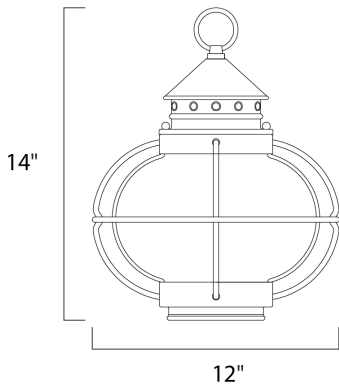

PRODUCT DESCRIPTION

Portsmouth is a traditional, early American style collection from Maxim Lighting International in Oil Rubbed Bronze finish with Seedy glass.

MEASUREMENTS

DIMENSION : 12" W x 14" H
 HANGING WEIGHT : 3.44 lb