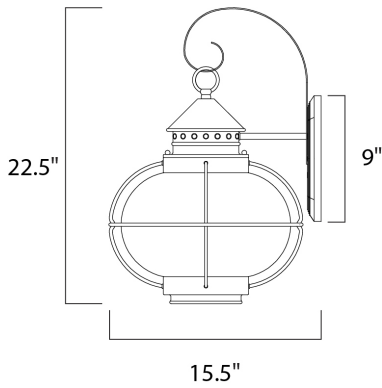

PRODUCT DESCRIPTION

Portsmouth is a traditional, early American style collection from Maxim Lighting International in Oil Rubbed Bronze finish with Seedy glass.

MEASUREMENTS

DIMENSION : 14" W x 22.5" H x 15.5" Ext
 BACK PLATE : 4.5" W x 9" H x 8.5" HCO
 HANGING WEIGHT : 5.07 lb

LAMPING

INPUT VOLTAGE : 120V
 BULB : 1 x 60W Incandescent E26 Medium , 60W Total
 BULB INCLUDED : (Not Included)
 DIMMABLE : Yes

FINISHES OPTION

 Oil Rubbed Bronze (OI)

GLASS

Seedy CD

MATERIAL

Aluminum, Glass