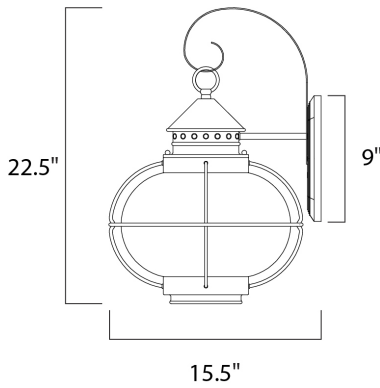

PRODUCT DESCRIPTION

Portsmouth is a traditional, early American style collection from Maxim Lighting International in Oil Rubbed Bronze finish with Seedy glass.

MEASUREMENTS

DIMENSION : 14" W x 22.5" H x 15.5" Ext
 BACK PLATE : 4.5" W x 9" H x 8.5" HCO
 HANGING WEIGHT : 5.07 lb

LAMPING

INPUT VOLTAGE : 120V
 BULB : 1 x 60W Incandescent E26 Medium , 60W Total
 BULB INCLUDED : (Not Included)
 DIMMABLE : Yes

FINISHES OPTION

 Oil Rubbed Bronze (OI)

GLASS

Seedy CD

MATERIAL

Aluminum, Glass