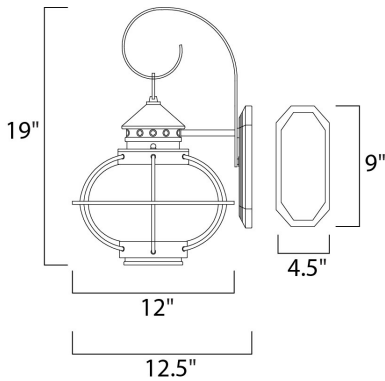

PRODUCT DESCRIPTION

Portsmouth is a traditional, early American style collection from Maxim Lighting International in Oil Rubbed Bronze finish with Seedy glass.

MEASUREMENTS

DIMENSION : 12" W x 19" H x 12.5" Ext
 BACK PLATE : 4.5" W x 9" H x 8" HCO
 HANGING WEIGHT : 1.32 lb

LAMPING

INPUT VOLTAGE : 120V
 BULB : 1 x 60W Incandescent E26 Medium , 60W Total
 BULB INCLUDED : (Not Included)
 DIMMABLE : Yes

FINISHES OPTION

 Oil Rubbed Bronze (OI)

GLASS

Seedy CD

MATERIAL

Aluminum, Glass