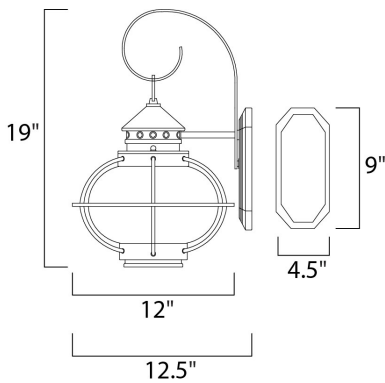

PRODUCT DESCRIPTION

Portsmouth is a traditional, early American style collection from Maxim Lighting International in Oil Rubbed Bronze finish with Seedy glass.

MEASUREMENTS

DIMENSION : 12" W x 19" H x 12.5" Ext
 BACK PLATE : 4.5" W x 9" H x 8" HCO
 HANGING WEIGHT : 1.32 lb

LAMPING

INPUT VOLTAGE : 120V
 BULB : 1 x 60W Incandescent E26 Medium , 60W Total
 BULB INCLUDED : (Not Included)
 DIMMABLE : Yes

FINISHES OPTION

 Oil Rubbed Bronze (OI)

GLASS

Seedy CD

MATERIAL

Aluminum, Glass