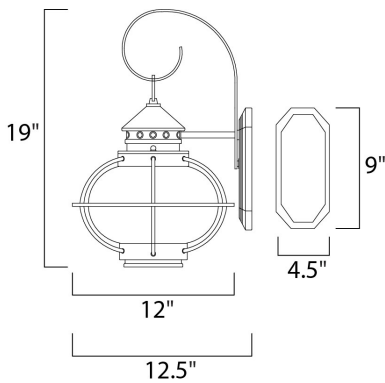

**PRODUCT DESCRIPTION**

Portsmouth is a traditional, early American style collection from Maxim Lighting International in Oil Rubbed Bronze finish with Seedy glass.

**MEASUREMENTS**

DIMENSION : 12" W x 19" H x 12.5" Ext  
 BACK PLATE : 4.5" W x 9" H x 8" HCO  
 HANGING WEIGHT : 1.32 lb

**LAMPING**

INPUT VOLTAGE : 120V  
 BULB : 1 x 60W Incandescent E26 Medium , 60W Total  
 BULB INCLUDED : (Not Included)  
 DIMMABLE : Yes

**FINISHES OPTION**

 Oil Rubbed Bronze (OI)

**GLASS**

Seedy CD

**MATERIAL**