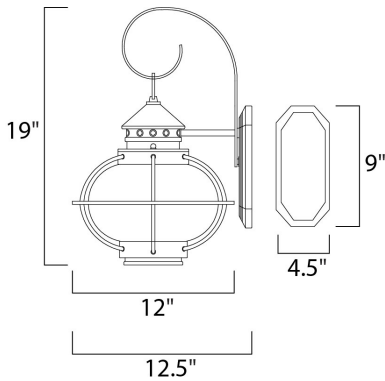

**PRODUCT DESCRIPTION**

Portsmouth is a traditional, early American style collection from Maxim Lighting International in Oil Rubbed Bronze finish with Seedy glass.

**MEASUREMENTS**

DIMENSION : 12" W x 19" H x 12.5" Ext  
 BACK PLATE : 4.5" W x 9" H x 8" HCO  
 HANGING WEIGHT : 1.32 lb

**LAMPING**

INPUT VOLTAGE : 120V  
 BULB : 1 x 60W Incandescent E26 Medium , 60W Total  
 BULB INCLUDED : (Not Included)  
 DIMMABLE : Yes

**FINISHES OPTION**

 Oil Rubbed Bronze (OI)

**GLASS**

Seedy CD

**MATERIAL**