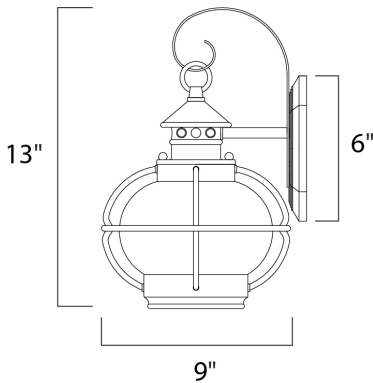

**PRODUCT DESCRIPTION**

Portsmouth is a traditional, early American style collection from Maxim Lighting International in Oil Rubbed Bronze finish with Seedy glass.

**MEASUREMENTS**

DIMENSION : 8" W x 13" H x 9" Ext  
 BACK PLATE : 6" W x 6" H x 6" HCO  
 HANGING WEIGHT : 1.21 lb

**LAMPING**

INPUT VOLTAGE : 120V  
 BULB : 1 x 60W Incandescent E26 Medium , 60W Total  
 BULB INCLUDED : (Not Included)  
 DIMMABLE : Yes

**FINISHES OPTION**

 Oil Rubbed Bronze (OI)

**GLASS**

Seedy CD

**MATERIAL**