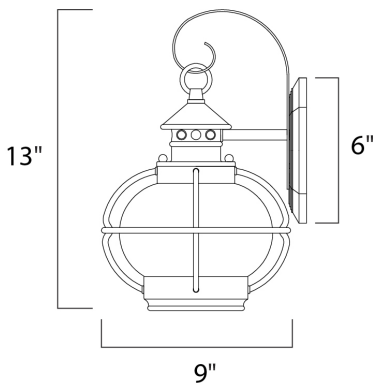

**PRODUCT DESCRIPTION**

Portsmouth is a traditional, early American style collection from Maxim Lighting International in Oil Rubbed Bronze finish with Seedy glass.

**MEASUREMENTS**

DIMENSION : 8" W x 13" H x 9" Ext  
 BACK PLATE : 6" W x 6" H x 6" HCO  
 HANGING WEIGHT : 1.21 lb

**LAMPING**

INPUT VOLTAGE : 120V  
 BULB : 1 x 60W Incandescent E26 Medium , 60W Total  
 BULB INCLUDED : (Not Included)  
 DIMMABLE : Yes

**FINISHES OPTION**

 Oil Rubbed Bronze (OI)

**GLASS**

Seedy CD

**MATERIAL**