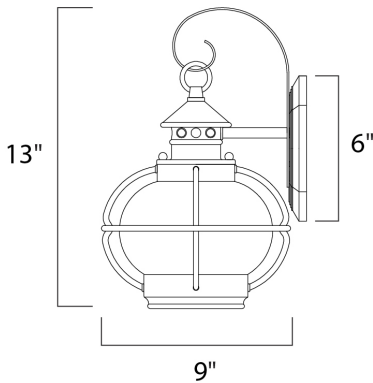

PRODUCT DESCRIPTION

Portsmouth is a traditional, early American style collection from Maxim Lighting International in Oil Rubbed Bronze finish with Seedy glass.

MEASUREMENTS

DIMENSION : 8" W x 13" H x 9" Ext
 BACK PLATE : 6" W x 6" H x 6" HCO
 HANGING WEIGHT : 1.21 lb

LAMPING

INPUT VOLTAGE : 120V
 BULB : 1 x 60W Incandescent E26 Medium , 60W Total
 BULB INCLUDED : (Not Included)
 DIMMABLE : Yes

FINISHES OPTION

 Oil Rubbed Bronze (OI)

GLASS

Seedy CD

MATERIAL

Aluminum, Glass