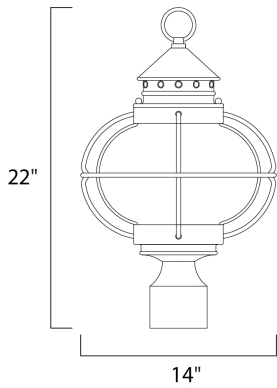

PRODUCT DESCRIPTION

Portsmouth is a traditional, early American style collection from Maxim Lighting International in Oil Rubbed Bronze finish with Seedy glass.

MEASUREMENTS

DIMENSION : 14" L x 14" W x 22" H

HANGING WEIGHT : 1.17 lb

LAMPING

INPUT VOLTAGE : 120V

BULB : 3 x 40W Incandescent E12 Candelabra , 120W Total

BULB INCLUDED : (Not Included)

DIMMABLE : Yes

FINISHES OPTION

 Oil Rubbed Bronze (OI)