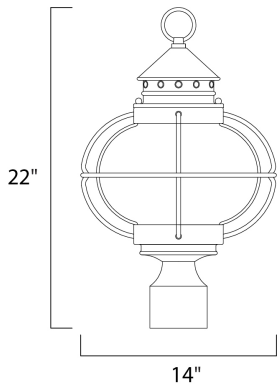

PRODUCT DESCRIPTION

Portsmouth is a traditional, early American style collection from Maxim Lighting International in Oil Rubbed Bronze finish with Seedy glass.

MEASUREMENTS

DIMENSION : 14" L x 14" W x 22" H

HANGING WEIGHT : 1.17 lb

LAMPING

INPUT VOLTAGE : 120V

BULB : 3 x 40W Incandescent E12 Candelabra , 120W Total

BULB INCLUDED : (Not Included)

DIMMABLE : Yes

FINISHES OPTION

 Oil Rubbed Bronze (OI)