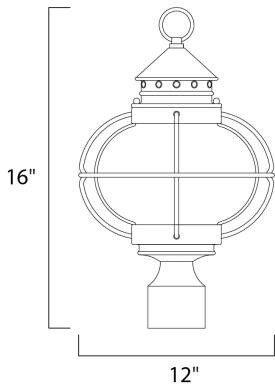

PRODUCT DESCRIPTION

Portsmouth is a traditional, early American style collection from Maxim Lighting International in Oil Rubbed Bronze finish with Seedy glass.

MEASUREMENTS

DIMENSION : 12" L x 12" W x 16" H

HANGING WEIGHT : 3.31 lb

LAMPING

INPUT VOLTAGE : 120V

BULB : 3 x 40W Incandescent E12 Candelabra , 120W Total

BULB INCLUDED : (Not Included)

DIMMABLE : Yes

FINISHES OPTION

 Oil Rubbed Bronze (OI)