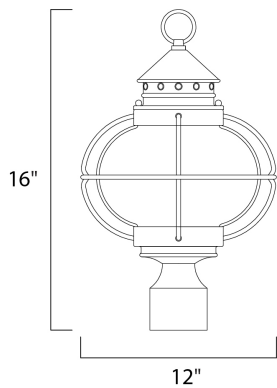

PRODUCT DESCRIPTION

Portsmouth is a traditional, early American style collection from Maxim Lighting International in Oil Rubbed Bronze finish with Seedy glass.

MEASUREMENTS

DIMENSION : 12" L x 12" W x 16" H

HANGING WEIGHT : 3.31 lb

LAMPING

INPUT VOLTAGE : 120V

BULB : 3 x 40W Incandescent E12 Candelabra , 120W Total

BULB INCLUDED : (Not Included)

DIMMABLE : Yes

FINISHES OPTION

 Oil Rubbed Bronze (OI)