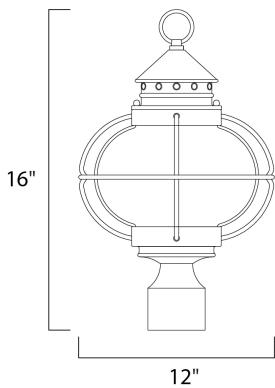

PRODUCT DESCRIPTION

Portsmouth is a traditional, early American style collection from Maxim Lighting International in Oil Rubbed Bronze finish with Seedy glass.

MEASUREMENTS

DIMENSION : 12" L x 12" W x 16" H

HANGING WEIGHT : 3.31 lb

LAMPING

INPUT VOLTAGE : 120V

BULB : 3 x 40W Incandescent E12 Candelabra , 120W Total

BULB INCLUDED : (Not Included)

DIMMABLE : Yes

FINISHES OPTION

 Oil Rubbed Bronze (OI)