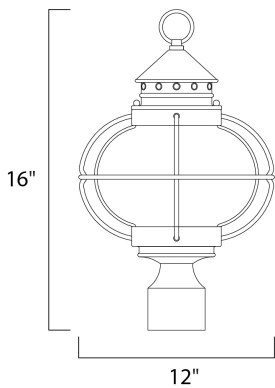

**PRODUCT DESCRIPTION**

Portsmouth is a traditional, early American style collection from Maxim Lighting International in Oil Rubbed Bronze finish with Seedy glass.

**MEASUREMENTS**

DIMENSION : 12" L x 12" W x 16" H

HANGING WEIGHT : 3.31 lb

**LAMPING**

INPUT VOLTAGE : 120V

BULB : 3 x 40W Incandescent E12 Candelabra , 120W Total

BULB INCLUDED : (Not Included)

DIMMABLE : Yes

**FINISHES OPTION**

 Oil Rubbed Bronze (OI)