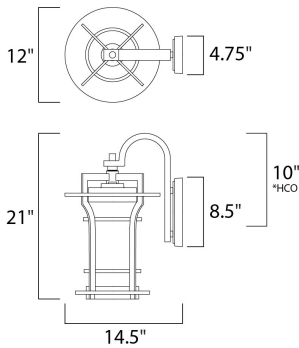

PRODUCT DESCRIPTION

Bold, exterior design of Die Cast aluminum finished in Black Oxide support elongated cylinders of clear Waterglass. Light is gently diffused by a second inner cylinder of Satin White glass.

MEASUREMENTS

DIMENSION : 12" W x 21" H x 14.5" Ext
BACK PLATE : 4.75" W x 8.5" H x 10" HCO
HANGING WEIGHT : 13.4 lb

LAMPING

INPUT VOLTAGE : 120V
BULB : 1 x 60W Incandescent E26 Medium , 60W Total
BULB INCLUDED : (Not Included)
DIMMABLE : Yes

FINISHES OPTION

Black Oxide (BO)

GLASS

Water Glass WG

MATERIAL

Aluminum, Glass

RATINGS

cETLus
Wet Location

ADDITIONAL

OPERATING TEMPERATURE:
-20°C (-4°F), 40°C (104°F)

PHOTOMETRIC: Report Found Online

Always consult a qualified electrician before installing any lighting product.