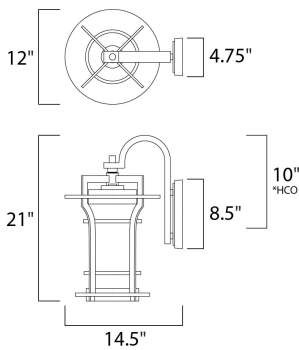

PRODUCT DESCRIPTION

Bold, exterior design of Die Cast aluminum finished in Black Oxide support elongated cylinders of clear Waterglass. Light is gently diffused by a second inner cylinder of Satin White glass.

MEASUREMENTS

DIMENSION : 12" W x 21" H x 14.5" Ext
BACK PLATE : 4.75" W x 8.5" H x 10" HCO
HANGING WEIGHT : 13.4 lb

LAMPING

INPUT VOLTAGE : 120V
BULB : 1 x 60W Incandescent E26 Medium , 60W Total
BULB INCLUDED : (Not Included)
DIMMABLE : Yes

FINISHES OPTION

Black Oxide (BO)

GLASS

Water Glass WG

MATERIAL

Aluminum, Glass

RATINGS

cETLus
Wet Location

ADDITIONAL

OPERATING TEMPERATURE:
-20°C (-4°F), 40°C (104°F)

PHOTOMETRIC: Report Found Online

Always consult a qualified electrician before installing any lighting product.