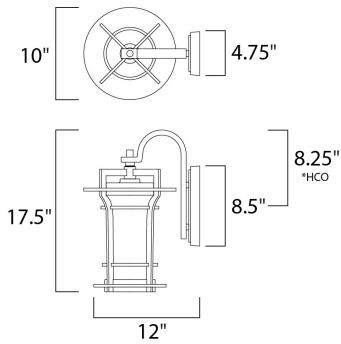

PRODUCT DESCRIPTION

Bold, exterior design of Die Cast aluminum finished in Black Oxide support elongated cylinders of clear Waterglass. Light is gently diffused by a second inner cylinder of Satin White glass.

MEASUREMENTS

DIMENSION : 10" W x 17.5" H x 12" Ext
BACK PLATE : 4.75" W x 8.5" H x 8.25" HCO
HANGING WEIGHT : 9.3 lb

LAMPING

INPUT VOLTAGE : 120V
BULB : 1 x 60W Incandescent E26 Medium , 60W Total
BULB INCLUDED : (Not Included)
DIMMABLE : Yes

FINISHES OPTION

Black Oxide (BO)

GLASS

Water Glass WG

MATERIAL

Aluminum, Glass

RATINGS

cETLus
Wet Location

ADDITIONAL

OPERATING TEMPERATURE:
-20°C (-4°F), 40°C (104°F)

Always consult a qualified electrician before installing any lighting product.