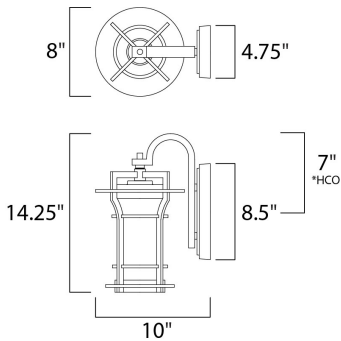

PRODUCT DESCRIPTION

Bold, exterior design of Die Cast aluminum finished in Black Oxide support elongated cylinders of clear Waterglass. Light is gently diffused by a second inner cylinder of Satin White glass.

*height from center of outlet to the top of the fixture

MEASUREMENTS

DIMENSION : 8" W x 14.25" H x 10" Ext
 BACK PLATE : 4.75" W x 8.5" H x 7" HCO
 HANGING WEIGHT : 6.6 lb

LAMPING

INPUT VOLTAGE : 120V
 BULB : 1 x 60W Incandescent E26 Medium , 60W Total
 BULB INCLUDED : (Not Included)
 DIMMABLE : Yes