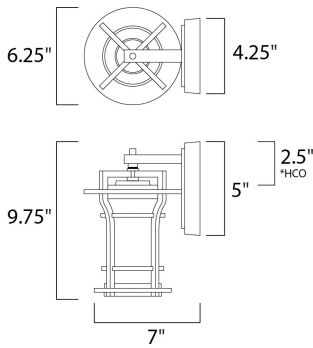

PRODUCT DESCRIPTION

Bold, exterior design of Die Cast aluminum finished in Black Oxide support elongated cylinders of clear Waterglass. Light is gently diffused by a second inner cylinder of Satin White glass.

MEASUREMENTS

DIMENSION : 6.25" W x 9.75" H x 7" Ext
BACK PLATE : 4.25" W x 5" H x 2.5" HCO
HANGING WEIGHT : 3.7 lb

LAMPING

INPUT VOLTAGE : 120V
BULB : 1 x 60W Incandescent E26 Medium , 60W Total
BULB INCLUDED : (Not Included)
DIMMABLE : Yes

FINISHES OPTION

Black Oxide (BO)

GLASS

Water Glass WG

MATERIAL

Aluminum, Glass

RATINGS

cETLus
Wet Location

ADDITIONAL

OPERATING TEMPERATURE:
-20°C (-4°F), 40°C (104°F)

PHOTOMETRIC: Report Found Online

Always consult a qualified electrician before installing any lighting product.