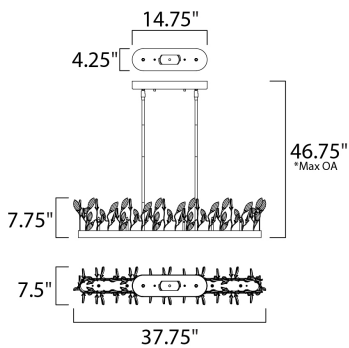

PRODUCT DESCRIPTION

Hand formed wire stems finished in a rich Gold Leaf support delicate petals of Cognac crystal that create a beautiful garden of light. Petite G4 xenon lamps add brilliance and life to the sculpture.

*max overall height

MEASUREMENTS

DIMENSION : 37.75" L x 7.5" W x 7.75" H
 MAX OAH : 46.75" OAH
 CANOPY : 4.25" W x 1.5" H x 14.75" L
 HANGING WEIGHT : 19.35638 lb
 WIRE LENGTH : 120"

LAMPING

INPUT VOLTAGE : 120V
 BULB : 6 x 20W Xenon 12V G4 , 120W Total
 BULB INCLUDED : (Included)
 DIMMABLE : Yes
 LIGHTING_DIRECTION : Up