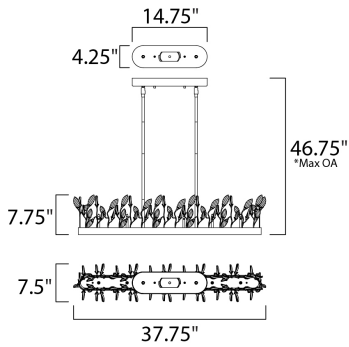

PRODUCT DESCRIPTION

Hand formed wire stems finished in a rich Gold Leaf support delicate petals of Cognac crystal that create a beautiful garden of light. Petite G4 xenon lamps add brilliance and life to the sculpture.

*max overall height

MEASUREMENTS

- DIMENSION : 37.75" L x 7.5" W x 7.75" H
- MAX OAH : 46.75" OAH
- CANOPY : 4.25" W x 1.5" H x 14.75" L
- HANGING WEIGHT : 19.35638 lb
- WIRE LENGTH : 120"

LAMPING

- INPUT VOLTAGE : 120V
- BULB : 6 x 20W Xenon 12V G4 , 120W Total
- BULB INCLUDED : (Included)
- DIMMABLE : Yes
- LIGHTING_DIRECTION : Up