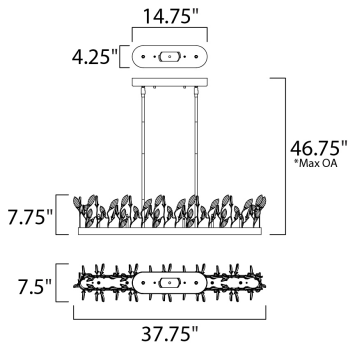

PRODUCT DESCRIPTION

Hand formed wire stems finished in a rich Gold Leaf support delicate petals of Cognac crystal that create a beautiful garden of light. Petite G4 xenon lamps add brilliance and life to the sculpture.

*max overall height

MEASUREMENTS

DIMENSION : 37.75" L x 7.5" W x 7.75" H
 MAX OAH : 46.75" OAH
 CANOPY : 4.25" W x 1.5" H x 14.75" L
 HANGING WEIGHT : 19.35638 lb
 WIRE LENGTH : 120"

LAMPING

INPUT VOLTAGE : 120V
 BULB : 6 x 20W Xenon 12V G4 , 120W Total
 BULB INCLUDED : (Included)
 DIMMABLE : Yes
 LIGHTING_DIRECTION : Up