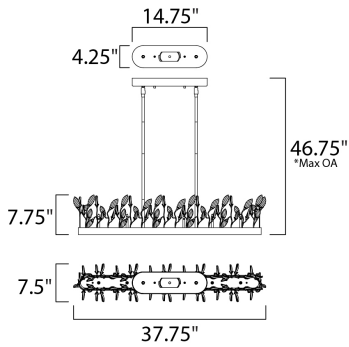

**PRODUCT DESCRIPTION**

Hand formed wire stems finished in a rich Gold Leaf support delicate petals of Cognac crystal that create a beautiful garden of light. Petite G4 xenon lamps add brilliance and life to the sculpture.

\*max overall height

**MEASUREMENTS**

DIMENSION : 37.75" L x 7.5" W x 7.75" H  
 MAX OAH : 46.75" OAH  
 CANOPY : 4.25" W x 1.5" H x 14.75" L  
 HANGING WEIGHT : 19.35638 lb  
 WIRE LENGTH : 120"

**LAMPING**

INPUT VOLTAGE : 120V  
 BULB : 6 x 20W Xenon 12V G4 , 120W Total  
 BULB INCLUDED : (Included)  
 DIMMABLE : Yes  
 LIGHTING\_DIRECTION : Up

**FINISHES OPTION**

 Gold Leaf (GL)

**GLASS**

Cognac CG

**MATERIAL**

Steel, K9 Crystal

**RATINGS**

cETLus  
 Dry Location

**ADDITIONAL**

ADJUSTABLE  
 TRANSFORMER  
 RATED LIFE 2000 Hours  
 OPERATING TEMPERATURE:  
 -20°C (-4°F), 40°C (104°F)

Always consult a qualified electrician before installing any lighting product.