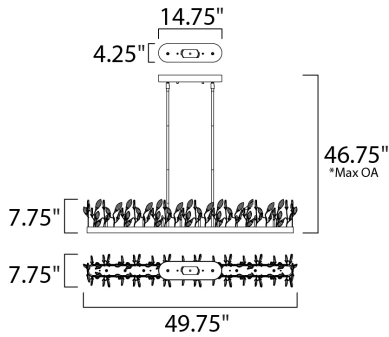

PRODUCT DESCRIPTION

Hand formed wire stems finished in a rich Gold Leaf support delicate petals of Cognac crystal that create a beautiful garden of light. Petite G4 xenon lamps add brilliance and life to the sculpture.

MEASUREMENTS

DIMENSION : 49.75" L x 7.75" W x 7.75" H
 MAX OAH : 46.75" OAH
 CANOPY : 4.25" W x 1.5" H x 14.75" L
 HANGING WEIGHT : 23.89786 lb
 WIRE LENGTH : 120"

LAMPING

INPUT VOLTAGE : 120V
 BULB : 1 x 20W Xenon 12V G4 , 200W Total
 BULB INCLUDED : (Included)
 DIMMABLE : Yes
 LIGHTING_DIRECTION : Up