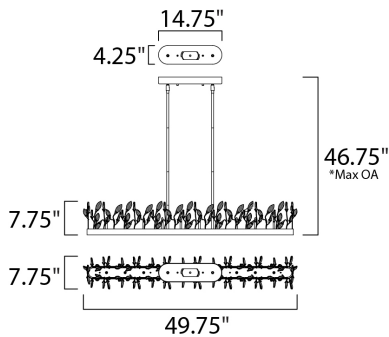

PRODUCT DESCRIPTION

Hand formed wire stems finished in a rich Gold Leaf support delicate petals of Cognac crystal that create a beautiful garden of light. Petite G4 xenon lamps add brilliance and life to the sculpture.

MEASUREMENTS

DIMENSION : 49.75" L x 7.75" W x 7.75" H
 MAX OAH : 46.75" OAH
 CANOPY : 4.25" W x 1.5" H x 14.75" L
 HANGING WEIGHT : 23.89786 lb
 WIRE LENGTH : 120"

LAMPING

INPUT VOLTAGE : 120V
 BULB : 1 x 20W Xenon 12V G4 , 200W Total
 BULB INCLUDED : (Included)
 DIMMABLE : Yes
 LIGHTING_DIRECTION : Up