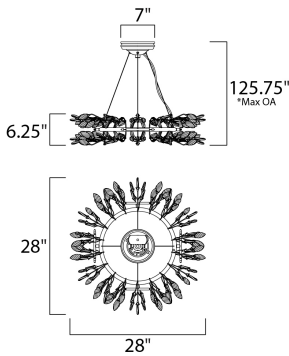

**PRODUCT DESCRIPTION**

Hand formed wire stems finished in a rich Gold Leaf support delicate petals of Cognac crystal that create a beautiful garden of light. Petite G4 xenon lamps add brilliance and life to the sculpture.

\*max overall height

**MEASUREMENTS**

- DIMENSION : 28" L x 28" W x 6.25" H
- MAX OAH : 125.75" OAH
- CANOPY : 7" W x 2.75" H x 7" L
- HANGING WEIGHT : 9.03886 lb
- WIRE LENGTH : 120"

**LAMPING**

- INPUT VOLTAGE : 120V
- BULB : 8 x 20W Xenon 12V G4 , 160W Total
- BULB INCLUDED : (Included)
- DIMMABLE : Yes