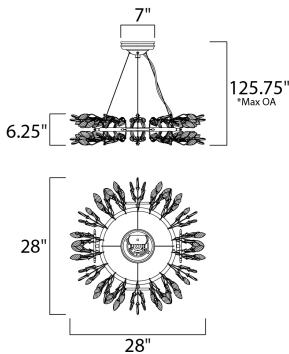

PRODUCT DESCRIPTION

Hand formed wire stems finished in a rich Gold Leaf support delicate petals of Cognac crystal that create a beautiful garden of light. Petite G4 xenon lamps add brilliance and life to the sculpture.

*max overall height

MEASUREMENTS

- DIMENSION : 28" L x 28" W x 6.25" H
- MAX OAH : 125.75" OAH
- CANOPY : 7" W x 2.75" H x 7" L
- HANGING WEIGHT : 9.03886 lb
- WIRE LENGTH : 120"

LAMPING

- INPUT VOLTAGE : 120V
- BULB : 8 x 20W Xenon 12V G4 , 160W Total
- BULB INCLUDED : (Included)
- DIMMABLE : Yes