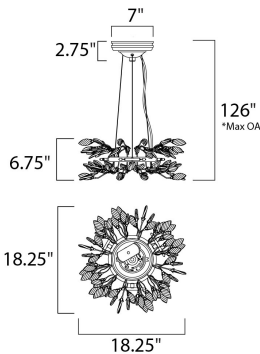

PRODUCT DESCRIPTION

Hand formed wire stems finished in a rich Gold Leaf support delicate petals of Cognac crystal that create a beautiful garden of light. Petite G4 xenon lamps add brilliance and life to the sculpture.

*max overall height

MEASUREMENTS

- DIMENSION : 18.25" L x 18.25" W x 6.75" H
- MAX OAH : 126" OAH
- CANOPY : 7" W x 2.75" H x 7" L
- HANGING WEIGHT : 6.42 lb
- WIRE LENGTH : 120"

LAMPING

- INPUT VOLTAGE : 120V
- BULB : 6 x 20W Xenon 12V G4 , 120W Total
- BULB INCLUDED : (Included)
- DIMMABLE : Yes