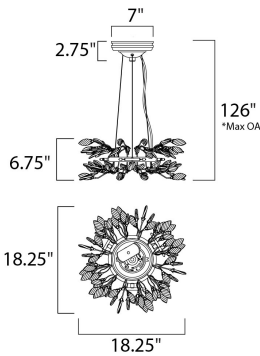

PRODUCT DESCRIPTION

Hand formed wire stems finished in a rich Gold Leaf support delicate petals of Cognac crystal that create a beautiful garden of light. Petite G4 xenon lamps add brilliance and life to the sculpture.

*max overall height

MEASUREMENTS

- DIMENSION : 18.25" L x 18.25" W x 6.75" H
- MAX OAH : 126" OAH
- CANOPY : 7" W x 2.75" H x 7" L
- HANGING WEIGHT : 6.42 lb
- WIRE LENGTH : 120"

LAMPING

- INPUT VOLTAGE : 120V
- BULB : 6 x 20W Xenon 12V G4 , 120W Total
- BULB INCLUDED : (Included)
- DIMMABLE : Yes