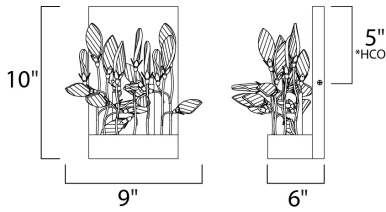

PRODUCT DESCRIPTION

Hand formed wire stems finished in a rich Gold Leaf support delicate petals of Cognac crystal that create a beautiful garden of light. Petite G4 xenon lamps add brilliance and life to the sculpture.

*height from center of outlet to the top of the fixture

MEASUREMENTS

DIMENSION : 9" W x 10" H x 6" Ext
 BACK PLATE : 6" W x 10" H x 5" HCO
 HANGING WEIGHT : 4 lb

LAMPING

INPUT VOLTAGE : 120V
 BULB : 2 x 20W Xenon 12V G4 , 40W Total
 BULB INCLUDED : (Included)
 DIMMABLE : Yes