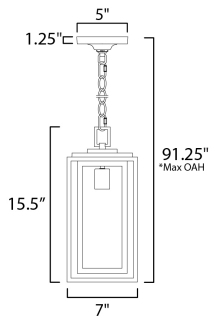

PRODUCT DESCRIPTION

A dual framed structure creates dimension on these outdoor lighting fixtures that is both contemporary and transitional. The construction consists of two frames of square tubing and squared components. The inner frame's Clear Seedy glass reduces glare from the light and appears dirt-free for longer periods. This is a comprehensive collection to brighten all areas of your outdoor space, available in various sized sconces as well as hanging and post configurations.

MEASUREMENTS

- DIMENSION : 7" L x 7" W x 15.5" H
- MAX OAH : 91.25" OAH
- CANOPY : 5" W x 1.25" H
- HANGING WEIGHT : 5.3 lb

LAMPING

- INPUT VOLTAGE : 120V
- BULB : 1 x 60W Incandescent E26 Medium , 60W Total
- BULB INCLUDED : (Not Included)
- DIMMABLE : Y