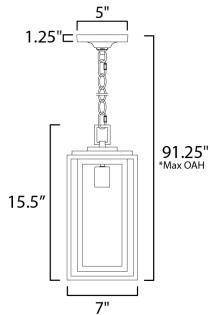

PRODUCT DESCRIPTION

A dual framed structure creates dimension on these outdoor lighting fixtures that is both contemporary and transitional. The construction consists of two frames of square tubing and squared components. The inner frame's Clear Seedy glass reduces glare from the light and appears dirt-free for longer periods. This is a comprehensive collection to brighten all areas of your outdoor space, available in various sized sconces as well as hanging and post configurations.

MEASUREMENTS

DIMENSION : 7" L x 7" W x 15.5" H
 MAX OAH : 91.25" OAH
 CANOPY : 5" W x 1.25" H
 HANGING WEIGHT : 5.3 lb

LAMPING

INPUT VOLTAGE : 120V
 BULB : 1 x 60W Incandescent E26 Medium , 60W Total
 BULB INCLUDED : (Not Included)
 DIMMABLE : Y