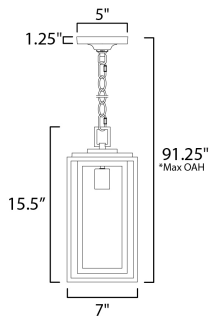

**PRODUCT DESCRIPTION**

A dual framed structure creates dimension on these outdoor lighting fixtures that is both contemporary and transitional. The construction consists of two frames of square tubing and squared components. The inner frame's Clear Seedy glass reduces glare from the light and appears dirt-free for longer periods. This is a comprehensive collection to brighten all areas of your outdoor space, available in various sized sconces as well as hanging and post configurations.

**MEASUREMENTS**

- DIMENSION : 7" L x 7" W x 15.5" H
- MAX OAH : 91.25" OAH
- CANOPY : 5" W x 1.25" H
- HANGING WEIGHT : 5.3 lb

**LAMPING**

- INPUT VOLTAGE : 120V
- BULB : 1 x 60W Incandescent E26 Medium , 60W Total
- BULB INCLUDED : (Not Included)
- DIMMABLE : Y