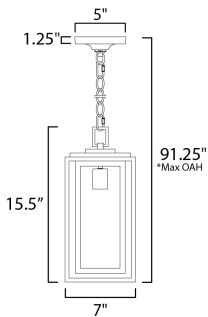

PRODUCT DESCRIPTION

A dual framed structure creates dimension on these outdoor lighting fixtures that is both contemporary and transitional. The construction consists of two frames of square tubing and squared components. The inner frame's Clear Seedy glass reduces glare from the light and appears dirt-free for longer periods. This is a comprehensive collection to brighten all areas of your outdoor space, available in various sized sconces as well as hanging and post configurations.

MEASUREMENTS

- DIMENSION : 7" L x 7" W x 15.5" H
- MAX OAH : 91.25" OAH
- CANOPY : 5" W x 1.25" H
- HANGING WEIGHT : 5.3 lb

LAMPING

- INPUT VOLTAGE : 120V
- BULB : 1 x 60W Incandescent E26 Medium , 60W Total
- BULB INCLUDED : (Not Included)
- DIMMABLE : Y