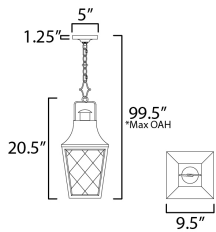

PRODUCT DESCRIPTION

These charming cottage style lanterns feature unique cross-etched glass panels that are Clear and beveled along their edges. Additional design details such as whimsical loops above a chimney element add to the product's delightful appearance. Finished in a Matte Black outdoor rated powder coat, this collection recaptures the appeal of storybook lanterns.

*max overall height

MEASUREMENTS

DIMENSION : 9.5" L x 9.5" W x 20.5" H
 MAX OAH : 99.5" OAH
 CANOPY : 5" W x 1.25" H x 5" L
 HANGING WEIGHT : 7.92 lb

LAMPING

INPUT VOLTAGE : 120V
 BULB : 1 x 60W Incandescent E26 Medium , 60W Total
 BULB INCLUDED : (Not Included)
 DIMMABLE : Triac or ELV