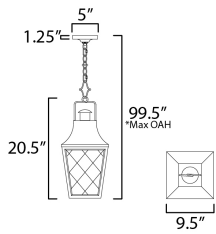

PRODUCT DESCRIPTION

These charming cottage style lanterns feature unique cross-etched glass panels that are Clear and beveled along their edges. Additional design details such as whimsical loops above a chimney element add to the product's delightful appearance. Finished in a Matte Black outdoor rated powder coat, this collection recaptures the appeal of storybook lanterns.

MEASUREMENTS

DIMENSION : 9.5" L x 9.5" W x 20.5" H
 MAX OAH : 99.5" OAH
 CANOPY : 5" W x 1.25" H x 5" L
 HANGING WEIGHT : 7.92 lb

LAMPING

INPUT VOLTAGE : 120V
 BULB : 1 x 60W Incandescent E26 Medium , 60W Total
 BULB INCLUDED : (Not Included)
 DIMMABLE : Y

*max overall height

FINISHES OPTION

 Black (BK)

GLASS

Clear CL

MATERIAL

Aluminum, Glass

RATINGS