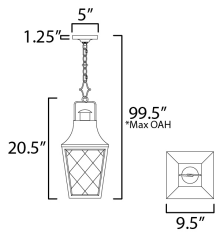

PRODUCT DESCRIPTION

These charming cottage style lanterns feature unique cross-etched glass panels that are Clear and beveled along their edges. Additional design details such as whimsical loops above a chimney element add to the product's delightful appearance. Finished in a Matte Black outdoor rated powder coat, this collection recaptures the appeal of storybook lanterns.

*max overall height

MEASUREMENTS

DIMENSION : 9.5" L x 9.5" W x 20.5" H
 MAX OAH : 99.5" OAH
 CANOPY : 5" W x 1.25" H x 5" L
 HANGING WEIGHT : 7.92 lb

LAMPING

INPUT VOLTAGE : 120V
 BULB : 1 x 60W Incandescent E26 Medium , 60W Total
 BULB INCLUDED : (Not Included)
 DIMMABLE : Y