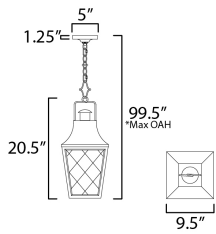

**PRODUCT DESCRIPTION**

These charming cottage style lanterns feature unique cross-etched glass panels that are Clear and beveled along their edges. Additional design details such as whimsical loops above a chimney element add to the product's delightful appearance. Finished in a Matte Black outdoor rated powder coat, this collection recaptures the appeal of storybook lanterns.

\*max overall height

**MEASUREMENTS**

DIMENSION : 9.5" L x 9.5" W x 20.5" H  
 MAX OAH : 99.5" OAH  
 CANOPY : 5" W x 1.25" H x 5" L  
 HANGING WEIGHT : 7.92 lb

**LAMPING**

INPUT VOLTAGE : 120V  
 BULB : 1 x 60W Incandescent E26 Medium , 60W Total  
 BULB INCLUDED : (Not Included)  
 DIMMABLE : Y