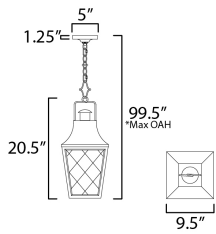

PRODUCT DESCRIPTION

These charming cottage style lanterns feature unique cross-etched glass panels that are Clear and beveled along their edges. Additional design details such as whimsical loops above a chimney element add to the product's delightful appearance. Finished in a Matte Black outdoor rated powder coat, this collection recaptures the appeal of storybook lanterns.

*max overall height

MEASUREMENTS

DIMENSION : 9.5" L x 9.5" W x 20.5" H
 MAX OAH : 99.5" OAH
 CANOPY : 5" W x 1.25" H x 5" L
 HANGING WEIGHT : 7.92 lb

LAMPING

INPUT VOLTAGE : 120V
 BULB : 1 x 60W Incandescent E26 Medium , 60W Total
 BULB INCLUDED : (Not Included)
 DIMMABLE : Triac or ELV