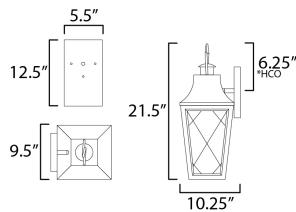

PRODUCT DESCRIPTION

These charming cottage style lanterns feature unique cross-etched glass panels that are Clear and beveled along their edges. Additional design details such as whimsical loops above a chimney element add to the product's delightful appearance. Finished in a Matte Black outdoor rated powder coat, this collection recaptures the appeal of storybook lanterns.