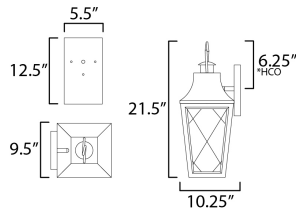

PRODUCT DESCRIPTION

These charming cottage style lanterns feature unique cross-etched glass panels that are Clear and beveled along their edges. Additional design details such as whimsical loops above a chimney element add to the product's delightful appearance. Finished in a Matte Black outdoor rated powder coat, this collection recaptures the appeal of storybook lanterns.