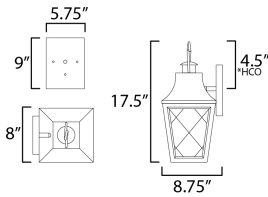

LAMPING

INPUT VOLTAGE : 120V
BULB : 1 x 60W Incandescent E26 Medium , 60W Total
BULB INCLUDED : (Not Included)
DIMMABLE : Triac or ELV
LIGHTING_DIRECTION : Down