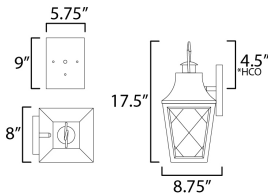

LAMPING

INPUT VOLTAGE : 120V
BULB : 1 x 60W Incandescent E26 Medium , 60W Total
BULB INCLUDED : (Not Included)
DIMMABLE : Triac or ELV
LIGHTING_DIRECTION : Down