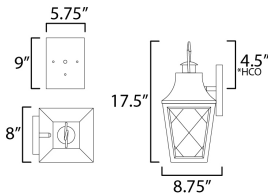

LAMPING

INPUT VOLTAGE : 120V
BULB : 1 x 60W Incandescent E26 Medium , 60W Total
BULB INCLUDED : (Not Included)
DIMMABLE : Y
LIGHTING_DIRECTION : Down