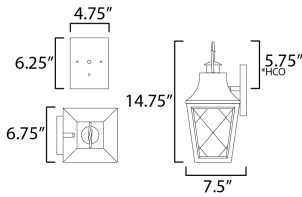

PRODUCT DESCRIPTION

These charming cottage style lanterns feature unique cross-etched glass panels that are Clear and beveled along their edges. Additional design details such as whimsical loops above a chimney element add to the product's delightful appearance. Finished in a Matte Black outdoor rated powder coat, this collection recaptures the appeal of storybook lanterns.