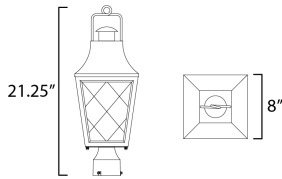

**MEASUREMENTS**

DIMENSION : 8" W x 21.25" H  
 HANGING WEIGHT : 5.24 lb

**LAMPING**

INPUT VOLTAGE : 120V  
 BULB : 1 x 60W Incandescent E26 Medium , 60W Total  
 BULB INCLUDED : (Not Included)  
 DIMMABLE : Y