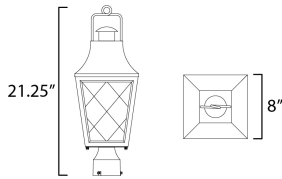

**MEASUREMENTS**

DIMENSION : 8" W x 21.25" H  
 HANGING WEIGHT : 5.24 lb

**LAMPING**

INPUT VOLTAGE : 120V  
 BULB : 1 x 60W Incandescent E26 Medium , 60W Total  
 BULB INCLUDED : (Not Included)  
 DIMMABLE : Triac or ELV