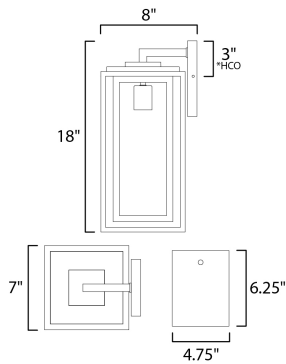

PRODUCT DESCRIPTION

A dual framed structure creates dimension on these outdoor lighting fixtures that is both contemporary and transitional. The construction consists of two frames of square tubing and squared components. The inner frame's Clear Seedy glass reduces glare from the light and appears dirt-free for longer periods. This is a comprehensive collection to brighten all areas of your outdoor space, available in various sized sconces as well as hanging and post configurations.

MEASUREMENTS

- DIMENSION : 7" W x 18" H x 8" Ext
- BACK PLATE : 4.75" W x 6.25" H x 3" HCO
- HANGING WEIGHT : 5.5 lb

LAMPING

- INPUT VOLTAGE : 120V
- BULB : 1 x 60W Incandescent E26 Medium , 60W Total
- BULB INCLUDED : (Not Included)
- DIMMABLE : Y