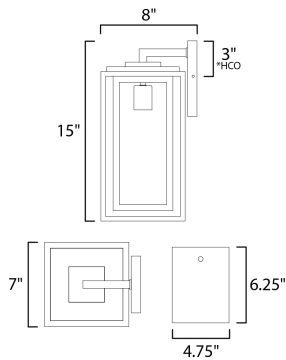

PRODUCT DESCRIPTION

A dual framed structure creates dimension on these outdoor lighting fixtures that is both contemporary and transitional. The construction consists of two frames of square tubing and squared components. The inner frame's Clear Seedy glass reduces glare from the light and appears dirt-free for longer periods. This is a comprehensive collection to brighten all areas of your outdoor space, available in various sized sconces as well as hanging and post configurations.

MEASUREMENTS

DIMENSION : 7" W x 15" H x 8" Ext
BACK PLATE : 4.75" W x 6.25" H x 3" HCO
HANGING WEIGHT : 4.5 lb

LAMPING

INPUT VOLTAGE : 120V
BULB : 1 x 60W Incandescent E26 Medium , 60W Total
BULB INCLUDED : (Not Included)
DIMMABLE : Y

FINISHES OPTION

Black (BK)

GLASS

Seedy CD

MATERIAL

Aluminum, Glass

RATINGS

cETLus
Wet Location

ADDITIONAL

INSTALL UP/DOWN: Down
OPERATING TEMPERATURE:
-20°C (-4°F), 40°C (104°F)

Always consult a qualified electrician before installing any lighting product.