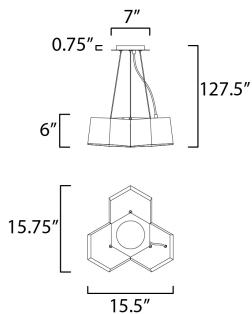

MEASUREMENTS

DIMENSION : 16" L x 16" W x 6.25" H
 MAX OAH : 127.5" OAH
 CANOPY : 8" W x 0.75" H x 7" L
 HANGING WEIGHT : 5.84 lb

LAMPING

INPUT VOLTAGE : 120V
 LUMENS : 2,520 Rated (1,960 Del.)
 BULB : 3 x 10W LED AC Integrated , 30W Total
 BULB INCLUDED : (Integrated)
 DIMMABLE : Triac CL or ELV
 CRI : 90 CRI
 COLOR_TEMP : 3000K