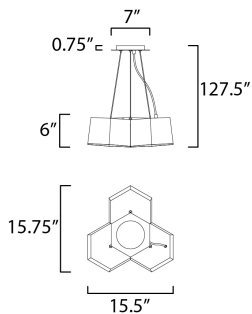

FINISHES OPTION

Black / Gold (BKGLD)

MATERIAL

Steel

RATINGS

cETLus
Dry Location

ADDITIONAL

ADJUSTABLE
SLOPE: 30
RATED LIFE 35000 Hours
OPERATING TEMPERATURE:
-20°C (-4°F), 40°C (104°F)

PHOTOMETRIC: Report Found Online

MEASUREMENTS

DIMENSION : 16" L x 16" W x 6.25" H
MAX OAH : 127.5" OAH
CANOPY : 8" W x 0.75" H x 7" L
HANGING WEIGHT : 5.84 lb

LAMPING

INPUT VOLTAGE : 120V
LUMENS : 2,520 Rated (1,960 Del.)
BULB : 3 x 10W LED AC Integrated , 30W Total
BULB INCLUDED : (Integrated)
DIMMABLE : Triac CL or ELV
CRI : 90 CRI
COLOR_TEMP : 3000K