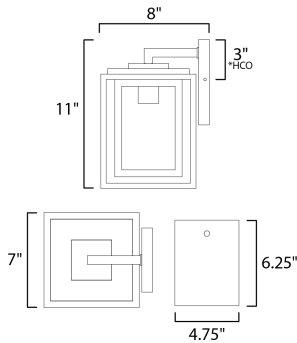

PRODUCT DESCRIPTION

A dual framed structure creates dimension on these outdoor lighting fixtures that is both contemporary and transitional. The construction consists of two frames of square tubing and squared components. The inner frame's Clear Seedy glass reduces glare from the light and appears dirt-free for longer periods. This is a comprehensive collection to brighten all areas of your outdoor space, available in various sized sconces as well as hanging and post configurations.

MEASUREMENTS

- DIMENSION : 7" W x 11" H x 8" Ext
- BACK PLATE : 4.75" W x 6.25" H x 3" HCO
- HANGING WEIGHT : 3.7 lb

LAMPING

- INPUT VOLTAGE : 120V
- BULB : 1 x 60W Incandescent E26 Medium , 60W Total
- BULB INCLUDED : (Not Included)
- DIMMABLE : Y

FINISHES OPTION

- Black (BK)

GLASS

Seedy CD

MATERIAL

Aluminum, Glass

RATINGS

cETLus
Wet Location

ADDITIONAL

INSTALL UP/DOWN: Down
OPERATING TEMPERATURE:
-20°C (-4°F), 40°C (104°F)

Always consult a qualified electrician before installing any lighting product.