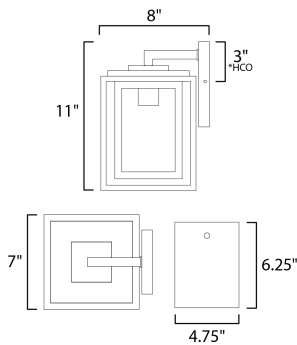

PRODUCT DESCRIPTION

A dual framed structure creates dimension on these outdoor lighting fixtures that is both contemporary and transitional. The construction consists of two frames of square tubing and squared components. The inner frame's Clear Seedy glass reduces glare from the light and appears dirt-free for longer periods. This is a comprehensive collection to brighten all areas of your outdoor space, available in various sized sconces as well as hanging and post configurations.

MEASUREMENTS

- DIMENSION : 7" W x 11" H x 8" Ext
- BACK PLATE : 4.75" W x 6.25" H x 3" HCO
- HANGING WEIGHT : 3.7 lb

LAMPING

- INPUT VOLTAGE : 120V
- BULB : 1 x 60W Incandescent E26 Medium , 60W Total
- BULB INCLUDED : (Not Included)
- DIMMABLE : Y

FINISHES OPTION

- Black (BK)

GLASS

Seedy CD

MATERIAL

Aluminum, Glass

RATINGS

cETLus
Wet Location

ADDITIONAL

INSTALL UP/DOWN: Down
OPERATING TEMPERATURE:
-20°C (-4°F), 40°C (104°F)

Always consult a qualified electrician before installing any lighting product.