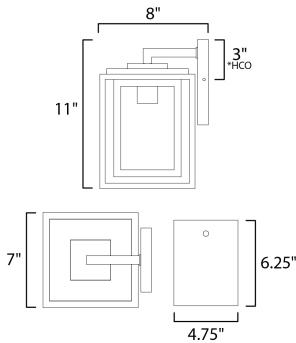

PRODUCT DESCRIPTION

A dual framed structure creates dimension on these outdoor lighting fixtures that is both contemporary and transitional. The construction consists of two frames of square tubing and squared components. The inner frame's Clear Seedy glass reduces glare from the light and appears dirt-free for longer periods. This is a comprehensive collection to brighten all areas of your outdoor space, available in various sized sconces as well as hanging and post configurations.

MEASUREMENTS

DIMENSION : 7" W x 11" H x 8" Ext
 BACK PLATE : 4.75" W x 6.25" H x 3" HCO
 HANGING WEIGHT : 3.7 lb

LAMPING

INPUT VOLTAGE : 120V
 BULB : 1 x 60W Incandescent E26 Medium , 60W Total
 BULB INCLUDED : (Not Included)
 DIMMABLE : Y