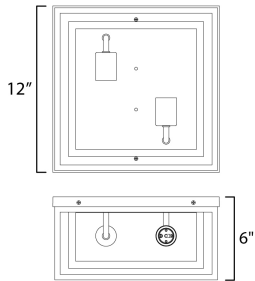

**PRODUCT DESCRIPTION**

A dual framed structure creates dimension on these outdoor lighting fixtures that is both contemporary and transitional. The construction consists of two frames of square tubing and squared components. The inner frame's Clear Seedy glass reduces glare from the light and appears dirt-free for longer periods. This is a comprehensive collection to brighten all areas of your outdoor space, available in various sized sconces as well as hanging and post configurations.

**MEASUREMENTS**

DIMENSION : 12" W x 6" H x 12" Ext  
 HANGING WEIGHT : 6 lb

**LAMPING**

INPUT VOLTAGE : 120V  
 BULB : 2 x 60W Incandescent E26 Medium , 120W Total  
 BULB INCLUDED : (Not Included)  
 DIMMABLE : Y