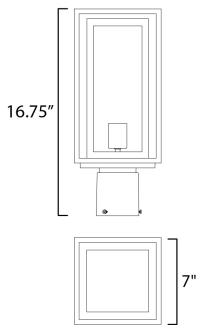

PRODUCT DESCRIPTION

A dual framed structure creates dimension on these outdoor lighting fixtures that is both contemporary and transitional. The construction consists of two frames of square tubing and squared components. The inner frame's Clear Seedy glass reduces glare from the light and appears dirt-free for longer periods. This is a comprehensive collection to brighten all areas of your outdoor space, available in various sized sconces as well as hanging and post configurations.

MEASUREMENTS

DIMENSION : 7" W x 16.75" H x 7" Ext
 HANGING WEIGHT : 4.1 lb

LAMPING

INPUT VOLTAGE : 120V
 BULB : 1 x 60W Incandescent E26 Medium , 60W Total
 BULB INCLUDED : (Not Included)
 DIMMABLE : Y

FINISHES OPTION