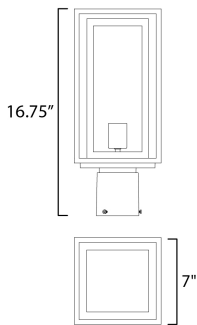

PRODUCT DESCRIPTION

A dual framed structure creates dimension on these outdoor lighting fixtures that is both contemporary and transitional. The construction consists of two frames of square tubing and squared components. The inner frame's Clear Seedy glass reduces glare from the light and appears dirt-free for longer periods. This is a comprehensive collection to brighten all areas of your outdoor space, available in various sized sconces as well as hanging and post configurations.

MEASUREMENTS

DIMENSION : 7" W x 16.75" H x 7" Ext
 HANGING WEIGHT : 4.1 lb

LAMPING

INPUT VOLTAGE : 120V
 BULB : 1 x 60W Incandescent E26 Medium , 60W Total
 BULB INCLUDED : (Not Included)
 DIMMABLE : Y

FINISHES OPTION