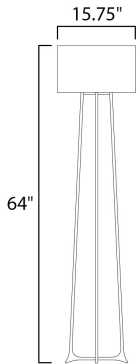

**PRODUCT DESCRIPTION**

This hammered metal frame finished in Natural Iron looks straight from the blacksmith. A rustic style is refined by adding your choice of shades Canvas fabric or Galvanized metal with rivets. Carry this look forward by adding the complimentary table or floor lamp.

**MEASUREMENTS**

DIMENSION : 15.75" L x 15.75" W x 64" H  
 HANGING WEIGHT : 9.24 lb

**LAMPING**

INPUT VOLTAGE : 120V  
 BULB : 1 x 100W Incandescent E26 Medium , 100W Total  
 BULB INCLUDED : (Not Included)  
 DIMMABLE : Yes