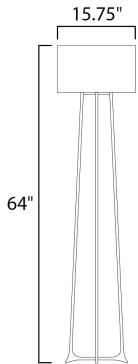

PRODUCT DESCRIPTION

This hammered metal frame finished in Natural Iron looks straight from the blacksmith. A rustic style is refined by adding your choice of shades Canvas fabric or Galvanized metal with rivets. Carry this look forward by adding the complimentary table or floor lamp.

MEASUREMENTS

DIMENSION : 15.75" L x 15.75" W x 64" H
 HANGING WEIGHT : 9.24 lb

LAMPING

INPUT VOLTAGE : 120V
 BULB : 1 x 100W Incandescent E26 Medium , 100W Total
 BULB INCLUDED : (Not Included)
 DIMMABLE : Yes