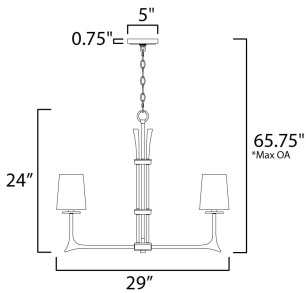

PRODUCT DESCRIPTION

This hammered metal frame finished in Natural Iron looks straight from the blacksmith. A rustic style is refined by adding your choice of shades Canvas fabric or Galvanized metal with rivets. Carry this look forward by adding the complimentary table or floor lamp.

*max overall height

MEASUREMENTS

- DIMENSION : 29" L x 29" W x 24" H
- MAX OAH : 65.75" OAH
- CANOPY : 5" W x 0.75" H x 5" L
- HANGING WEIGHT : 12.1 lb

LAMPING

- INPUT VOLTAGE : 120V
- BULB : 6 x 60W Incandescent E12 Candelabra , 360W Total
- BULB INCLUDED : (Not Included)
- DIMMABLE : Yes