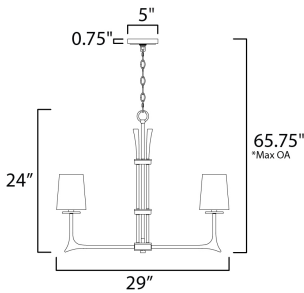

PRODUCT DESCRIPTION

This hammered metal frame finished in Natural Iron looks straight from the blacksmith. A rustic style is refined by adding your choice of shades Canvas fabric or Galvanized metal with rivets. Carry this look forward by adding the complimentary table or floor lamp.

*max overall height

MEASUREMENTS

- DIMENSION : 29" L x 29" W x 24" H
- MAX OAH : 65.75" OAH
- CANOPY : 5" W x 0.75" H x 5" L
- HANGING WEIGHT : 12.1 lb

LAMPING

- INPUT VOLTAGE : 120V
- BULB : 6 x 60W Incandescent E12 Candelabra , 360W Total
- BULB INCLUDED : (Not Included)
- DIMMABLE : Yes