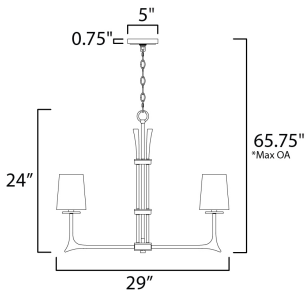

**PRODUCT DESCRIPTION**

This hammered metal frame finished in Natural Iron looks straight from the blacksmith. A rustic style is refined by adding your choice of shades Canvas fabric or Galvanized metal with rivets. Carry this look forward by adding the complimentary table or floor lamp.

\*max overall height

**MEASUREMENTS**

- DIMENSION : 29" L x 29" W x 24" H
- MAX OAH : 65.75" OAH
- CANOPY : 5" W x 0.75" H x 5" L
- HANGING WEIGHT : 12.1 lb

**LAMPING**

- INPUT VOLTAGE : 120V
- BULB : 6 x 60W Incandescent E12 Candelabra , 360W Total
- BULB INCLUDED : (Not Included)
- DIMMABLE : Yes