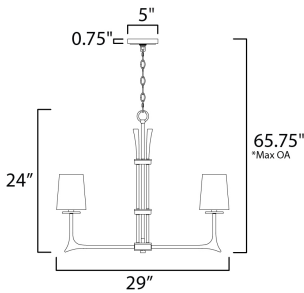

**PRODUCT DESCRIPTION**

This hammered metal frame finished in Natural Iron looks straight from the blacksmith. A rustic style is refined by adding your choice of shades Canvas fabric or Galvanized metal with rivets. Carry this look forward by adding the complimentary table or floor lamp.

\*max overall height

**MEASUREMENTS**

- DIMENSION : 29" L x 29" W x 24" H
- MAX OAH : 65.75" OAH
- CANOPY : 5" W x 0.75" H x 5" L
- HANGING WEIGHT : 12.1 lb

**LAMPING**

- INPUT VOLTAGE : 120V
- BULB : 6 x 60W Incandescent E12 Candelabra , 360W Total
- BULB INCLUDED : (Not Included)
- DIMMABLE : Yes