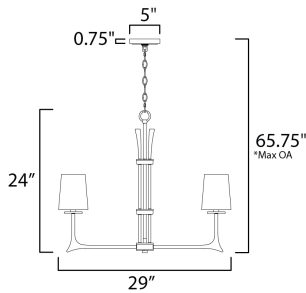

PRODUCT DESCRIPTION

This hammered metal frame finished in Natural Iron looks straight from the blacksmith. A rustic style is refined by adding your choice of shades Canvas fabric or Galvanized metal with rivets. Carry this look forward by adding the complimentary table or floor lamp.

*max overall height

MEASUREMENTS

- DIMENSION : 29" L x 29" W x 24" H
- MAX OAH : 65.75" OAH
- CANOPY : 5" W x 0.75" H x 5" L
- HANGING WEIGHT : 12.1 lb

LAMPING

- INPUT VOLTAGE : 120V
- BULB : 6 x 60W Incandescent E12 Candelabra , 360W Total
- BULB INCLUDED : (Not Included)
- DIMMABLE : Yes