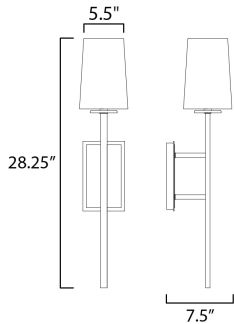

**PRODUCT DESCRIPTION**

This hammered metal frame finished in Natural Iron looks straight from the blacksmith. A rustic style is refined by adding your choice of shades Canvas fabric or Galvanized metal with rivets. Carry this look forward by adding the complimentary table or floor lamp.

**MEASUREMENTS**

DIMENSION : 5.5" L x 7.5" W x 28.25" H  
 HANGING WEIGHT : 3.74 lb

**LAMPING**

INPUT VOLTAGE : 120V  
 BULB : 1 x 60W Incandescent E12 Candelabra , 60W Total  
 BULB INCLUDED : (Not Included)  
 DIMMABLE : Yes