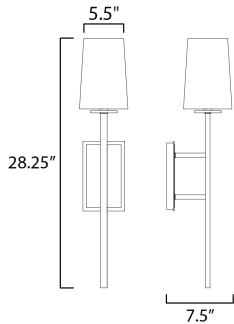

**PRODUCT DESCRIPTION**

This hammered metal frame finished in Natural Iron looks straight from the blacksmith. A rustic style is refined by adding your choice of shades Canvas fabric or Galvanized metal with rivets. Carry this look forward by adding the complimentary table or floor lamp.

**MEASUREMENTS**

DIMENSION : 5.5" L x 7.5" W x 28.25" H x 7.5" Ext  
 BACK PLATE : 4.75" W x 8" H x 15.5" HCO  
 HANGING WEIGHT : 3.74 lb

**LAMPING**

INPUT VOLTAGE : 120V  
 BULB : 1 x 60W Incandescent E12 Candelabra , 60W Total  
 BULB INCLUDED : (Not Included)  
 DIMMABLE : Yes