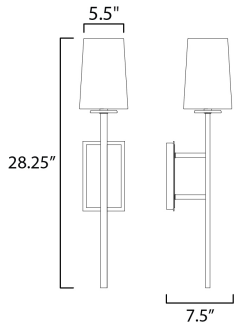

PRODUCT DESCRIPTION

This hammered metal frame finished in Natural Iron looks straight from the blacksmith. A rustic style is refined by adding your choice of shades Canvas fabric or Galvanized metal with rivets. Carry this look forward by adding the complimentary table or floor lamp.

MEASUREMENTS

DIMENSION : 5.5" L x 7.5" W x 28.25" H x 7.5" Ext
 BACK PLATE : 4.75" W x 8" H x 15.5" HCO
 HANGING WEIGHT : 3.74 lb

LAMPING

INPUT VOLTAGE : 120V
 BULB : 1 x 60W Incandescent E12 Candelabra , 60W Total
 BULB INCLUDED : (Not Included)
 DIMMABLE : Yes