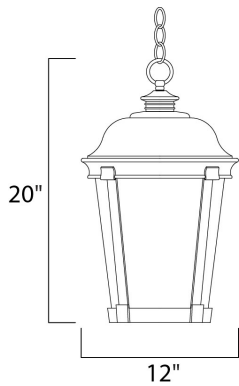

PRODUCT DESCRIPTION

Dover Cast is a traditional, Mediterranean style collection from Maxim Lighting International in Bronze finish with Seedy glass.

MEASUREMENTS

DIMENSION : 12" L x 12" W x 20" H
 HANGING WEIGHT : 8.4 lb

LAMPING

INPUT VOLTAGE : 120V
 BULB : 3 x 40W Incandescent E12 Candelabra , 120W Total
 BULB INCLUDED : (Not Included)
 DIMMABLE : Yes

FINISHES OPTION

 Bronze (BZ)

GLASS

Seedy CD

MATERIAL

Die Cast Aluminum