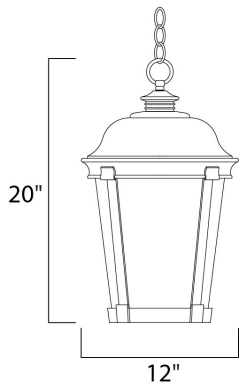

**PRODUCT DESCRIPTION**

Dover Cast is a traditional, Mediterranean style collection from Maxim Lighting International in Bronze finish with Seedy glass.

**MEASUREMENTS**

DIMENSION : 12" L x 12" W x 20" H  
 HANGING WEIGHT : 8.4 lb