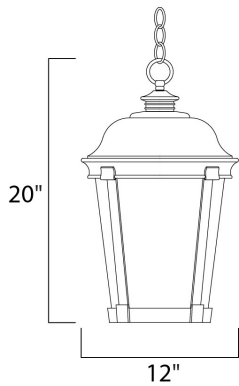

**PRODUCT DESCRIPTION**

Dover Cast is a traditional, Mediterranean style collection from Maxim Lighting International in Bronze finish with Seedy glass.

**MEASUREMENTS**

DIMENSION : 12" L x 12" W x 20" H

HANGING WEIGHT : 8.4 lb

**LAMPING**

INPUT VOLTAGE : 120V

BULB : 3 x 40W Incandescent E12 Candelabra , 120W Total

BULB INCLUDED : (Not Included)

DIMMABLE : Yes

**FINISHES OPTION**

 Bronze (BZ)