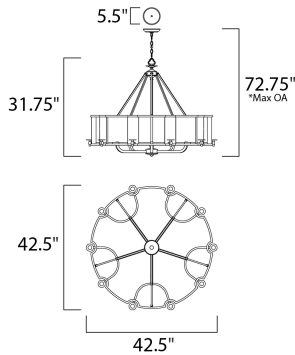

**PRODUCT DESCRIPTION**

A historical reproduction features candle reflectors finished in Gold which creates a dramatic contrast to the Chestnut Bronze outer body. This classic design works well in most traditional decor yet the simple lines allow it to also fit in a transitional setting.

\*max overall height

**MEASUREMENTS**

- DIMENSION : 42.25" L x 42.25" W x 31.75" H
- MAX OAH : 72.75" OAH
- CANOPY : 5.5" W x 1" H x 5.5" L
- HANGING WEIGHT : 25.83 lb
- WIRE LENGTH : 120"

**LAMPING**

- INPUT VOLTAGE : 120V
- BULB : 1 x 60W Incandescent E12 Candelabra , 600W Total
- BULB INCLUDED : (Not Included)
- DIMMABLE : Yes