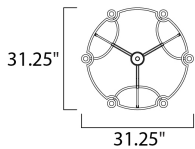

**MEASUREMENTS**

DIMENSION : 31.25" L x 31.25" W x 31" H  
 MAX OAH : 72" OAH  
 CANOPY : 5.5" W x 1" H x 5.5" L  
 HANGING WEIGHT : 16.39 lb  
 WIRE LENGTH : 120"

**LAMPING**

INPUT VOLTAGE : 120V  
 BULB : 6 x 60W Incandescent E12 Candelabra , 360W Total  
 BULB INCLUDED : (Not Included)  
 DIMMABLE : Yes