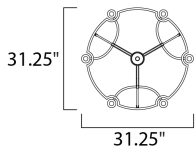

**MEASUREMENTS**

DIMENSION : 31.25" L x 31.25" W x 31" H  
MAX OAH : 72" OAH  
CANOPY : 5.5" W x 1" H x 5.5" L  
HANGING WEIGHT : 16.39 lb  
WIRE LENGTH : 120"

**LAMPING**

INPUT VOLTAGE : 120V  
BULB : 6 x 60W Incandescent E12 Candelabra , 360W Total  
BULB INCLUDED : (Not Included)  
DIMMABLE : Yes