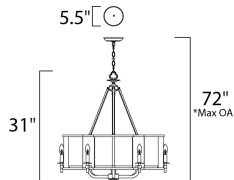

**MEASUREMENTS**

DIMENSION : 31.25" L x 31.25" W x 31" H  
 MAX OAH : 72" OAH  
 CANOPY : 5.5" W x 1" H x 5.5" L  
 HANGING WEIGHT : 16.39 lb  
 WIRE LENGTH : 120"

**LAMPING**

INPUT VOLTAGE : 120V  
 BULB : 6 x 60W Incandescent E12 Candelabra , 360W Total  
 BULB INCLUDED : (Not Included)  
 DIMMABLE : Yes