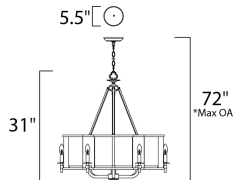

**MEASUREMENTS**

DIMENSION : 31.25" L x 31.25" W x 31" H  
MAX OAH : 72" OAH  
CANOPY : 5.5" W x 1" H x 5.5" L  
HANGING WEIGHT : 16.39 lb  
WIRE LENGTH : 120"

**LAMPING**

INPUT VOLTAGE : 120V  
BULB : 6 x 60W Incandescent E12 Candelabra , 360W Total  
BULB INCLUDED : (Not Included)  
DIMMABLE : Yes