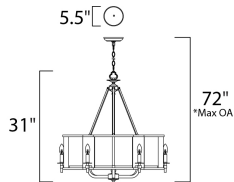

**MEASUREMENTS**

DIMENSION : 31.25" L x 31.25" W x 31" H  
 MAX OAH : 72" OAH  
 CANOPY : 5.5" W x 1" H x 5.5" L  
 HANGING WEIGHT : 16.39 lb  
 WIRE LENGTH : 120"

**LAMPING**

INPUT VOLTAGE : 120V  
 BULB : 6 x 60W Incandescent E12 Candelabra , 360W Total  
 BULB INCLUDED : (Not Included)  
 DIMMABLE : Yes