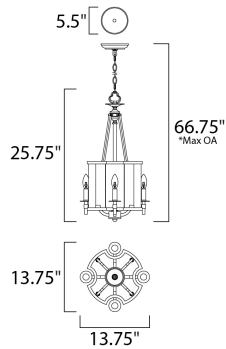

\*max overall height

**MEASUREMENTS**

- DIMENSION : 13.75" L x 13.75" W x 25.75" H
- MAX OAH : 66.75" OAH
- CANOPY : 5.5" W x 1" H x 5.5" L
- HANGING WEIGHT : 10.12 lb
- WIRE LENGTH : 120"

**LAMPING**

- INPUT VOLTAGE : 120V
- BULB : 4 x 60W Incandescent E12 Candelabra , 240W Total
- BULB INCLUDED : (Not Included)
- DIMMABLE : Yes