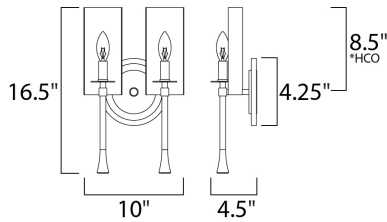

\*height from center of outlet to the top of the fixture

**MEASUREMENTS**

- DIMENSION : 10" W x 16.5" H x 4.5" Ext
- BACK PLATE : 4.25" W x 4.25" H x 8.5" HCO
- HANGING WEIGHT : 3.85 lb

**LAMPING**

- INPUT VOLTAGE : 120V
- BULB : 2 x 60W Incandescent E12 Candelabra , 120W Total
- BULB INCLUDED : (Not Included)
- DIMMABLE : Yes