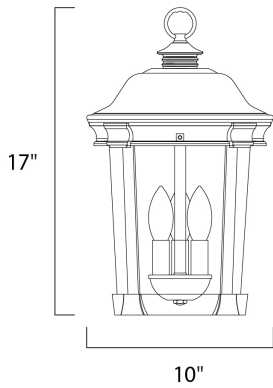

PRODUCT DESCRIPTION

Dover Cast is a traditional, Mediterranean style collection from Maxim Lighting International in Bronze finish with Seedy glass.

MEASUREMENTS

DIMENSION : 10" L x 10" W x 17" H

HANGING WEIGHT : 5.06 lb