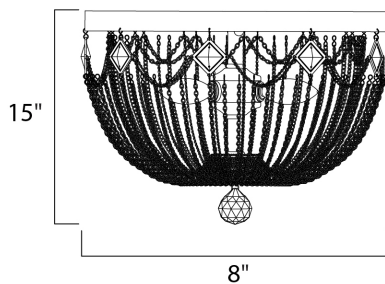

PRODUCT DESCRIPTION

Diamond shape crystals float in a web of jewelry grade chain supported by a metal frame finished in in our exotic Silver Mist. Each fixture is delicately draped by hand from skilled artisans to create these original lighting art forms.

MEASUREMENTS

DIMENSION : 15" L x 15" W x 11" H
 CANOPY : 14.75" W x 1" H x 14.75" L
 HANGING WEIGHT : 8.54 lb

LAMPING

INPUT VOLTAGE : 120V
 BULB : 3 x 40W Incandescent E12 Candelabra , 120W Total
 BULB INCLUDED : (Not Included)
 DIMMABLE : Yes