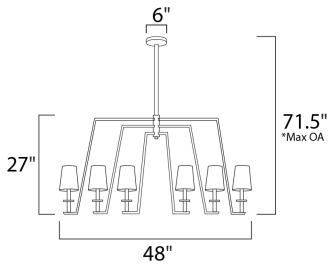

*max overall height

MEASUREMENTS

- DIMENSION : 48" L x 6" W x 27" H
- MAX OAH : 71.5" OAH
- CANOPY : 6" W x 1" H x 6" L
- HANGING WEIGHT : 19.18 lb

LAMPING

- INPUT VOLTAGE : 120V
- BULB : 6 x 60W Incandescent E12 Candelabra , 360W Total
- BULB INCLUDED : (Not Included)
- DIMMABLE : Yes