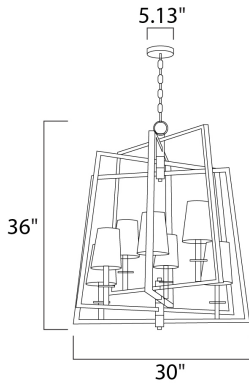

ADDITIONAL

OPERATING TEMPERATURE:
-20°C (-4°F), 40°C (104°F)

MEASUREMENTS

DIMENSION : 30" L x 30" W x 36" H
CANOPY : 5.13" W x 1" H x 5.13" L
HANGING WEIGHT : 31.37 lb

LAMPING

INPUT VOLTAGE : 120V
BULB : 8 x 60W Incandescent E12 Candelabra , 480W Total
BULB INCLUDED : (Not Included)
DIMMABLE : Yes