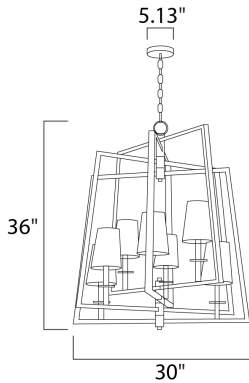

ADDITIONAL

OPERATING TEMPERATURE:
-20°C (-4°F), 40°C (104°F)

MEASUREMENTS

DIMENSION : 30" L x 30" W x 36" H
CANOPY : 5.13" W x 1" H x 5.13" L
HANGING WEIGHT : 31.37 lb

LAMPING

INPUT VOLTAGE : 120V
BULB : 8 x 60W Incandescent E12 Candelabra , 480W Total
BULB INCLUDED : (Not Included)
DIMMABLE : Yes