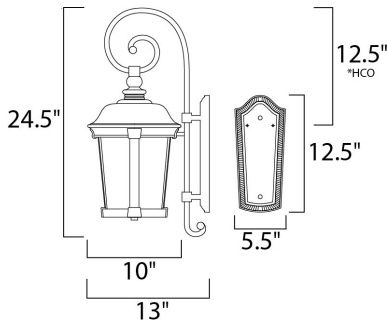

PRODUCT DESCRIPTION

Dover Cast is a traditional, Mediterranean style collection from Maxim Lighting International in Bronze finish with Seedy glass.

MEASUREMENTS

- DIMENSION : 10" W x 24.5" H x 13" Ext
- BACK PLATE : 7" W x 15.75" H x 13.5" HCO
- HANGING WEIGHT : 9.24 lb

LAMPING

- INPUT VOLTAGE : 120V
- BULB : 3 x 40W Incandescent E12 Candelabra , 120W Total
- BULB INCLUDED : (Not Included)
- DIMMABLE : Yes

FINISHES OPTION

- Bronze (BZ)

GLASS

Seedy CD

MATERIAL

Die Cast Aluminum

RATINGS

cETLus
Wet Location

ADDITIONAL

OPERATING TEMPERATURE:
-20°C (-4°F), 40°C (104°F)

Always consult a qualified electrician before installing any lighting product.