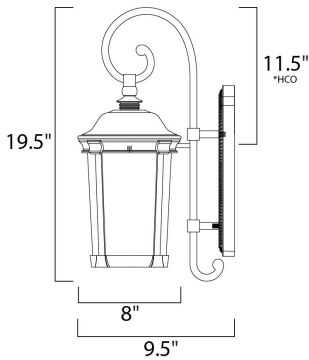

PRODUCT DESCRIPTION

Dover Cast is a traditional, Mediterranean style collection from Maxim Lighting International in Bronze finish with Seedy glass.

MEASUREMENTS

- DIMENSION : 8" W x 19.5" H x 9.5" Ext
- BACK PLATE : 5" W x 10.5" H x 11.5" HCO
- HANGING WEIGHT : 5.5 lb

LAMPING

- INPUT VOLTAGE : 120V
- BULB : 1 x 60W Incandescent E26 Medium , 60W Total
- BULB INCLUDED : (Not Included)
- DIMMABLE : Yes

FINISHES OPTION

- Bronze (BZ)

GLASS

Seedy CD

MATERIAL

Die Cast Aluminum

RATINGS

cETLus
Wet Location

ADDITIONAL

OPERATING TEMPERATURE:
-20°C (-4°F), 40°C (104°F)

Always consult a qualified electrician before installing any lighting product.