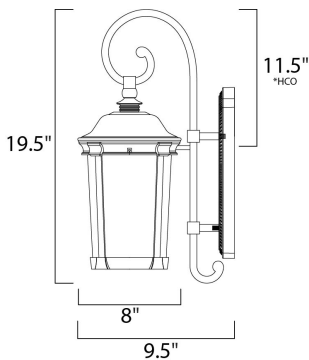

PRODUCT DESCRIPTION

Dover Cast is a traditional, Mediterranean style collection from Maxim Lighting International in Bronze finish with Seedy glass.

MEASUREMENTS

- DIMENSION : 8" W x 19.5" H x 9.5" Ext
- BACK PLATE : 5" W x 10.5" H x 11.5" HCO
- HANGING WEIGHT : 5.5 lb

LAMPING

- INPUT VOLTAGE : 120V
- BULB : 1 x 60W Incandescent E26 Medium , 60W Total
- BULB INCLUDED : (Not Included)
- DIMMABLE : Yes

FINISHES OPTION

- Bronze (BZ)

GLASS

Seedy CD

MATERIAL

Die Cast Aluminum

RATINGS

cETLus
Wet Location

ADDITIONAL

OPERATING TEMPERATURE:
-20°C (-4°F), 40°C (104°F)

Always consult a qualified electrician before installing any lighting product.