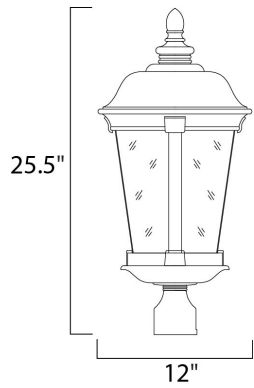

**PRODUCT DESCRIPTION**

Dover Cast is a traditional, Mediterranean style collection from Maxim Lighting International in Bronze finish with Seedy glass.

**MEASUREMENTS**

DIMENSION : 12" L x 12" W x 25.5" H

HANGING WEIGHT : 8.38 lb

**LAMPING**

INPUT VOLTAGE : 120V

BULB : 3 x 40W Incandescent E12 Candelabra , 120W Total

BULB INCLUDED : (Not Included)

DIMMABLE : Yes

**FINISHES OPTION**

 Bronze (BZ)