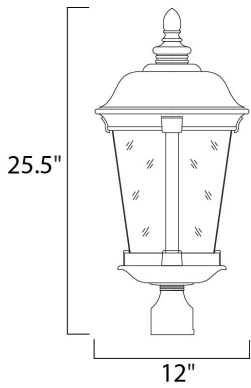

PRODUCT DESCRIPTION

Dover Cast is a traditional, Mediterranean style collection from Maxim Lighting International in Bronze finish with Seedy glass.

MEASUREMENTS

DIMENSION : 12" L x 12" W x 25.5" H

HANGING WEIGHT : 8.38 lb