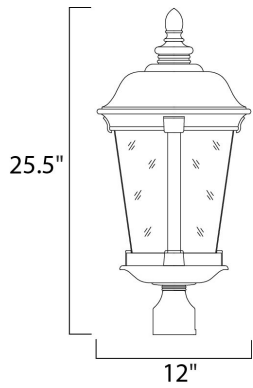

PRODUCT DESCRIPTION

Dover Cast is a traditional, Mediterranean style collection from Maxim Lighting International in Bronze finish with Seedy glass.

MEASUREMENTS

DIMENSION : 12" L x 12" W x 25.5" H

HANGING WEIGHT : 8.38 lb